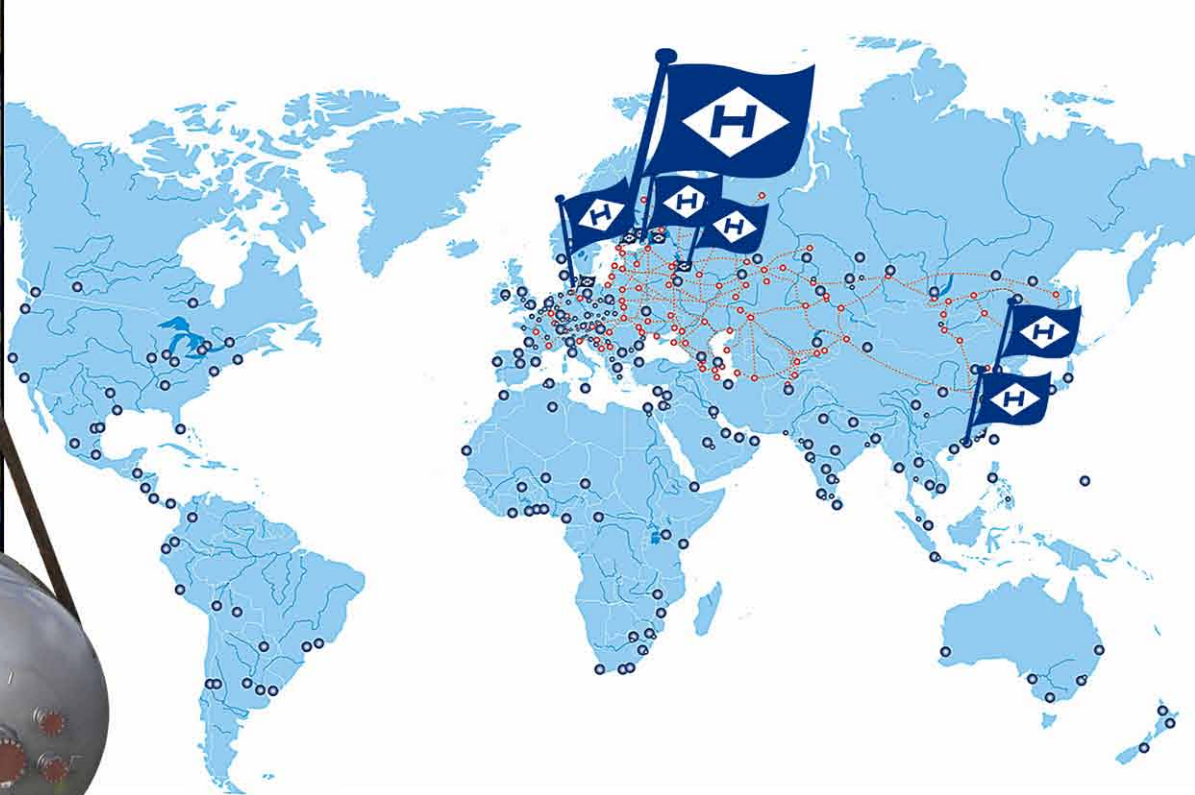

HACKLIN

WORLDWIDE PROJECTS

- COST CALCULATION
- MODE OF TRANSPORT PLANNING
- ROUTE PLANNING
- CARGO SURVEYS
- HEAVY LIFT TRANSPORT
- OVERSIZED CARGO TRANSPORT
- WORLDWIDE DESTINATIONS

WWW.HACKLIN.FI

Hacklin Logistics' Project Offices:

Helsinki | St. Petersburg | Moscow | Hamburg | Shanghai | Hong Kong

General Freight Forwarding

Transport incl. sea freight, airfreight, trucking

Export and Import Documentation

Local Warehousing and Forwarding

Distribution and pick up of cargo

Documentation

Customs formalities and clearance

Warehousing

Tax consultation

Hacklin East

Planning of transports

Cross docking at the Russian border

Project cargo transports by railroad, barges or trucks

Bonded warehousing at the Freeport zone

Consultation of customs clearance and formalities in Russia